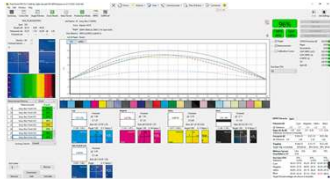

### PressTune

- The Pressroom verifies your Color & Spot Standards (G7&GMI) and Stabilizes Gray Balance
- Prepress gets Iterative Curve Adjustments
- Management gets a Dashboard

[Additional Info bit.ly/3pkMsRW](http://bit.ly/3pkMsRW)