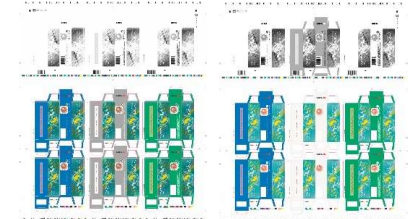

### Amfortis

- Simplifies Packaging Layouts
- Imports & Exports Die lines
- Auto imports one-ups by lane or row
- Easy setup of Glue Flaps Crease Lines...

[Additional Info: bit.ly/3AnISge](http://bit.ly/3AnISge)

# AGFA

**SOLUTIONS  
DELIVERING \$\$\$  
TO YOUR  
BOTTOM LINE**

26.3% Total Ink Saving

150 Sheets of Make Ready

240 Line Screen Fidelity

98% Attainment of G7